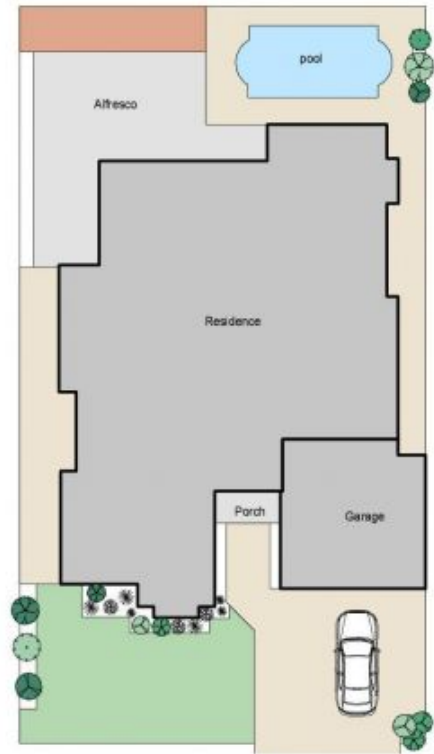

GEMINI WAY

Approximate Areas

Residence:	233m²
Garage:	41m²
Alfresco:	54m²
Porch:	4m²
Total area:	332m²

24 Gemini Way, Madeley