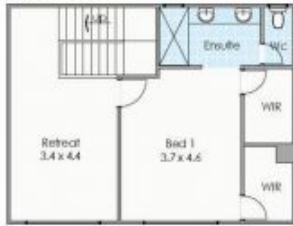

16 Larvotto Turn BURNS BEACH WA

4  3  3 

This EXPANSIVE HOME is designed with entertaining and lounging by the pool in mind.

Generous living spaces with 31 course raised ceilings offer an easy indoor-outdoor flow that will serve an extended family throughout the summer. FOUR BEDROOMS plus two studies (or six bedrooms), all with BIR/WIR's and plush carpeting. The house is complemented by a three car garage plus workshop, extensive storage, large outdoor area, heated salt water pool, activity room, three bathrooms, three W/Cs and a well-appointed separate self-contained living area that provides a degree of privacy for multi-generational living.

As you come through the front door the warmth of wood

[For full version visit the website](https://www.joyofhope.com.au)

Type : House
Building Size : 36 sqm
Land Size : 751 sqm
View : <https://www.joyofhope.com.au/sale/wa/northern-suburbs/burns-beach/residential/house/7533708>

Johann Dique
0430041111

Upper floor

Ground floor

LARVOTTO TURN

Approximate Areas

GROUND FLOOR

Residence: 266m²
 Garage: 65m²
 Al fresco: 41m²
 Porch: 8m²

UPPER FLOOR